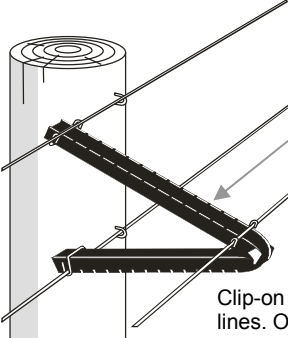

Clip-on Poly-Offsetters to electrify old fence lines. Offset a single electric wire