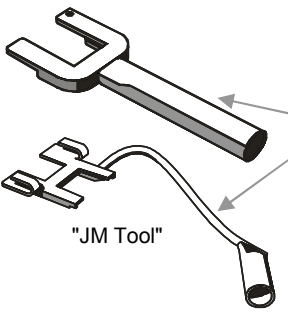

PRODUCT CODE	DESCRIPTION <i>Nominal pack size</i>	Wt kg	LIST	
			exc GST	
CPIPR	C-POST INSULATOR - PORCELAIN REEL ONLY 0.035m Dia x 0.04m W			
CPCPI	C-POST CLIP; (PORCELAIN INSULATOR)	0.02kg		
CPTB1000	C-POST INSULATOR TUBE; -B1000 0.3m L x 0.15m W x 0.08m H	2.9kg		
CPTB200	C-POST INSULATOR TUBE; -B200 0.15m L x 0.15m W x 0.08m H	0.6kg		
SFIS080B500	INSULSLEEVE (FOR WIRE); 80mm; -B500 0.36m L x 0.3m W x 0.13m H	4kg		
SFIS230B500	INSULSLEEVE (FOR WIRE); 230mm; -B500 0.7m L x 0.45m W x 0.2m H	11.5kg		
SFIS750	INSULSLEEVE (FOR WIRE); 75M COIL 0.65m Dia x 0.13m W	7.5kg		
SFPO100B25	POLY-OFFSETTER; SINGLE SIDED -B25 0.7874m L x 0.2m W x 0.15m H	6.4kg		
SFPO150B25	POLY-OFFSETTER; DOUBLE SIDED -B25 1.3208m L x 0.2m W x 0.15m H	10.7 kg		

"B" followed by a number eg "- B1000" indicates that the price is for bundles of that quantity

Clip-on Poly-Offsetters to electrify old fence lines. Offset a single electric wire

FENCING TOOLS 1.1.92

Wire clips and clip tools to suit Polylok™ Fence System products.