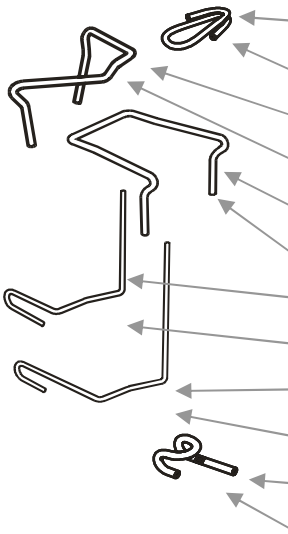

WIRE CLIPS, INSULATORS & ACCESSORIES 1.1.91

Wire clips and insulators to suit Polylok™ Fence System products.

PRODUCT CODE	DESCRIPTION <i>Nominal pack size</i>	Wt kg	LIST	
			exc GST	
CPWB100	C-POST CLIP; (WIRE) -B100 0.08m L x 0.15m W x 0.15m H	0.37kg		
CPWB1000	C-POST CLIP; (WIRE) -B1000 0.3m L x 0.23m W x 0.04m H	3.69kg		
PDCB1000	POLY-DROPPER CLIP; SNAP-ON; -B1000 0.5m L x 0.35m W x 0.14m H	6.28kg		
PDCB200	POLY-DROPPER CLIP; SNAP-ON; -B200 0.3m L x 0.25m W x 0.08m H	1.27kg		
PDCMB1000	MAXI-POLY DROPPER CLIP; SNAP-ON; -B1000 0.5m L x 0.4m W x 0.23m H	9.27kg		
PDCMB200	MAXI-POLY DROPPER CLIP; SNAP-ON; -B200 0.37m L x 0.3m W x 0.13m H	1.85kg		
PDCPB200	POLY-DROPPER CLIP; P-TYPE; -B200 0.5m L x 0.45m W x 0.4m H	1.332kg		
PDCPB1000	POLY-DROPPER CLIP; P-TYPE; -B1000 0.5m L x 0.45m W x 0.4m H	6.66kg		
PDCPMB1000	MAXI-POLY DROPPER CLIP; P-TYPE; -B1000 0.55m L x 0.45m W x 0.22m H	9.8kg		
PDCPMB200	MAXI-POLY DROPPER CLIP; P-TYPE; -B200 0.45m L x 0.35m W x 0.12m H	2.31kg		
SFPGCB1000	POLY GARD CLIPS; -B1000 0.3m L x 0.25m W x 0.05m H			
SFPGCB200	POLY GARD CLIPS; -B200 0.15m L x 0.15m W x 0.03m H			

PRODUCT CODE	DESCRIPTION <i>Nominal pack size</i>	Wt kg	LIST	
			exc GST	
CPIPR	C-POST INSULATOR - PORCELAIN REEL ONLY 0.035m Dia x 0.04m W			
CPCPI	C-POST CLIP; (PORCELAIN INSULATOR)	0.02kg		
CPTB1000	C-POST INSULATOR TUBE; -B1000 0.3m L x 0.15m W x 0.08m H	2.9kg		
CPTB200	C-POST INSULATOR TUBE; -B200 0.15m L x 0.15m W x 0.08m H	0.6kg		
SFIS080B500	INSULSLEEVE (FOR WIRE); 80mm; -B500 0.36m L x 0.3m W x 0.13m H	4kg		
SFIS230B500	INSULSLEEVE (FOR WIRE); 230mm; -B500 0.7m L x 0.45m W x 0.2m H	11.5kg		
SFIS750	INSULSLEEVE (FOR WIRE); 75M COIL 0.65m Dia x 0.13m W	7.5kg		
SFPO100B25	POLY-OFFSETTER; SINGLE SIDED -B25 0.7874m L x 0.2m W x 0.15m H	6.4kg		
SFPO150B25	POLY-OFFSETTER; DOUBLE SIDED -B25 1.3208m L x 0.2m W x 0.15m H	10.7 kg		