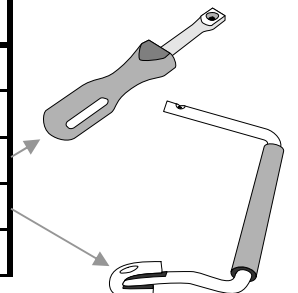

PRODUCT CODE	DESCRIPTION <i>Nominal pack size</i>	Wt kg	LIST	
			exc GST	
CPIPR	C-POST INSULATOR - PORCELAIN REEL ONLY 0.035m Dia x 0.04m W			
CPCPI	C-POST CLIP; (PORCELAIN INSULATOR)	0.02kg		
CPTB1000	C-POST INSULATOR TUBE; -B1000 0.3m L x 0.15m W x 0.08m H	2.9kg		
CPTB200	C-POST INSULATOR TUBE; -B200 0.15m L x 0.15m W x 0.08m H	0.6kg		
SFIS080B500	INSULSLEEVE (FOR WIRE); 80mm; -B500 0.36m L x 0.3m W x 0.13m H	4kg		
SFIS230B500	INSULSLEEVE (FOR WIRE); 230mm; -B500 0.7m L x 0.45m W x 0.2m H	11.5kg		
SFIS750	INSULSLEEVE (FOR WIRE); 75M COIL 0.65m Dia x 0.13m W	7.5kg		
SFPO100B25	POLY-OFFSETTER; SINGLE SIDED -B25 0.7874m L x 0.2m W x 0.15m H	6.4kg		
SFPO150B25	POLY-OFFSETTER; DOUBLE SIDED -B25 1.3208m L x 0.2m W x 0.15m H	10.7 kg		

"B" followed by a number eg "- B1000" indicates that the price is for bundles of that quantity

Clip-on Poly-Offsetters to electrify old fence lines. Offset a single electric wire

FENCING TOOLS 1.1.92

Wire clips and clip tools to suit Polylok™ Fence System products.

"JM Tool"

PRODUCT CODE	DESCRIPTION <i>Nominal pack size</i>	Wt kg	LIST	
			exc GST	
PDCTOOL	POLY-DROPPER CLIP TOOL -HD	0.43kg		
PDCTOOLJM	POLY-DROPPER CLIP TOOL -JM	0.47kg		
PDCTOOLCT	POLY-DROPPER CLIP TOOL -CLICK & TWITCH	0.43kg		
PDCTOOLQT	POLY-DROPPER CLIP TOOL -QUICK TWITCH	0.43kg		
CPDRIVER	DRIVER FOR C-SECTION PRODUCTS 0.96m L x 0.05m W x 0.26m H	12.82kg		