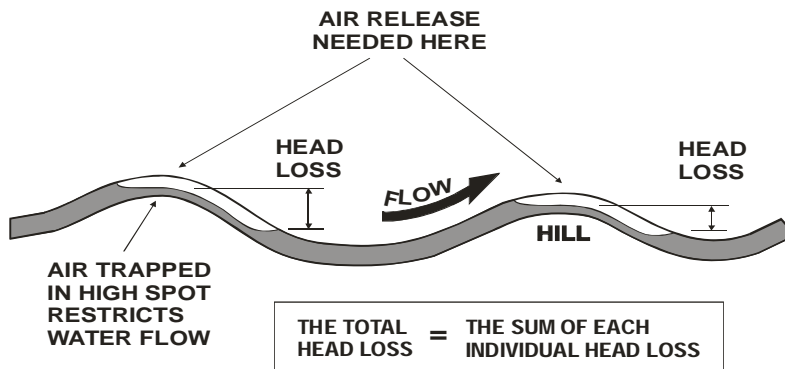

PRODUCT CODE	DESCRIPTION	LIST		
	<i>Nominal pack size</i>	<i>Wt kg</i>	<i>exc GST</i>	
FV300	AIR RELEASE VALVE; 50MM FILTERED-25BSPM 0.9m L x 0.06m OD	1.06kg		
FV101	TAPPING SADDLE KIT (AARV) RURAL-50mm 0.4m L x 0.1m W x 0.06m H	0.64kg		
FV102	TAPPING SADDLE KIT (AARV) RURAL-40mm 0.4m L x 0.1m W x 0.06m H	0.54kg